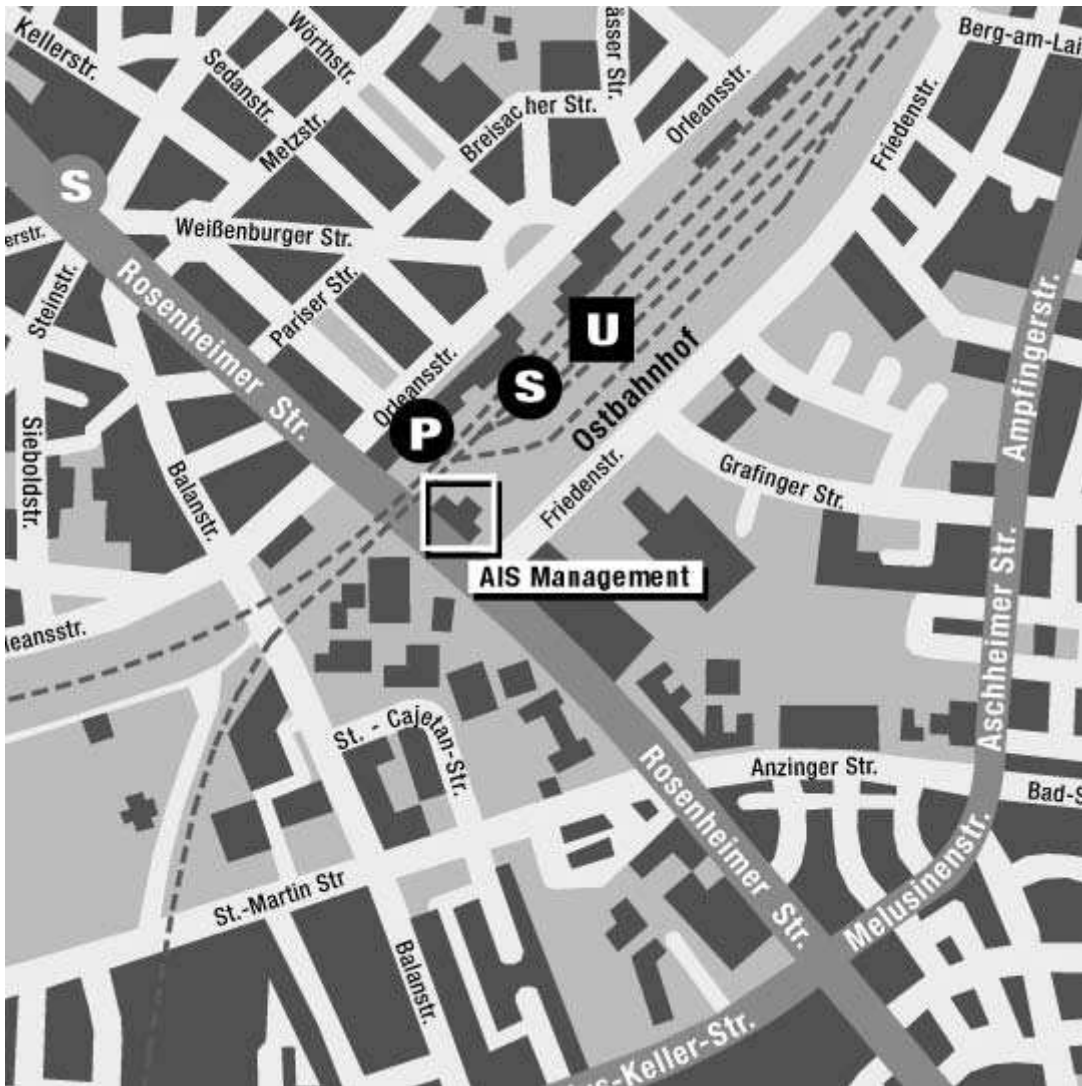

Detailed plan

You can also reach us easily by using public transport:

- S-Bahn lines (city train): S1 - S8
- U-Bahn line (underground): U5
- Stop "Ostbahnhof"

MVV-Schnellbahnnetzplan (Munich city-train network):

For further information on the timetables (departures and arrivals, route planner, price lists etc.) please visit

<http://www.mvv-muenchen.de>

or

<http://www.mvv-muenchen.de/de/home/index.html>.

AIS Management GmbH
Rosenheimer Straße 139
D-81671 München
Tel.: +49 (0)89 / 62 81 70-0
Fax: +49 (0)89 / 62 81 70-59
info@ais-management.de
www.ais-management.de

Geschäftsführer:
Wolfgang Moderegger
Dr. Tobias Wagner

Seite 3 von 4

Architekten
Ingenieure
Servicemanagement