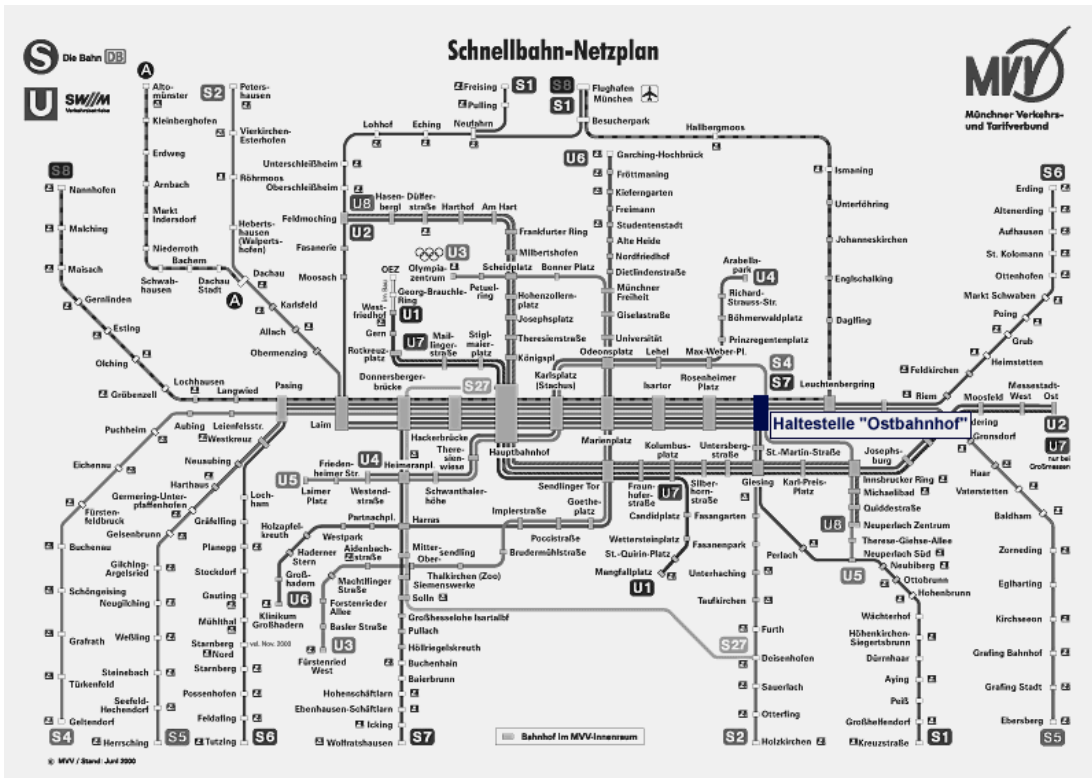

AIS

management

AIS Management GmbH
Rosenheimer Straße 139
D-81671 München
Tel.: +49 (0)89 / 62 81 70-0
Fax: +49 (0)89 / 62 81 70-59
info@ais-management.de
www.ais-management.de

Geschäftsführer:
Wolfgang Moderegger
Dr. Tobias Wagner

Seite 4 von 4

Architekten
Ingenieure
Servicemanagement